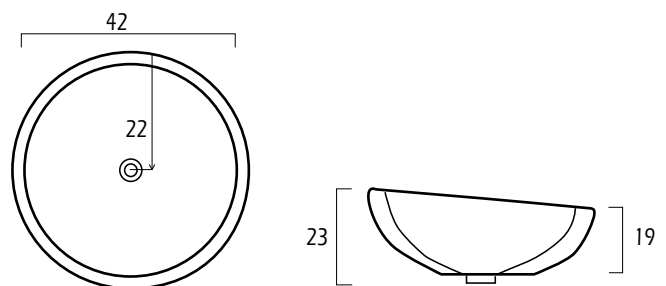

lavabos artistic

Ref. 9381 | 45,5x45,5x13 cm

Ref. 9380 | 59,5x41x12 cm

Ref. 9304 | 49x41x20 cm

Ref. 9367 | 44x34x16,7 cm

lavabos artistic

Ref. 9306 | 46x46x16 cm

Ref. 9305 | 45x45x17 cm

Ref. 9314 | 59,5x41x12 cm

lavabos bajo plano

Ref. 9378 | 55,5x35x16 cm

lavabos asimetricos

Ref. 9379 | 50x39,5x15 cm

Ref. 9373 | 42x42x23 cm

Sifón

ref. 0352