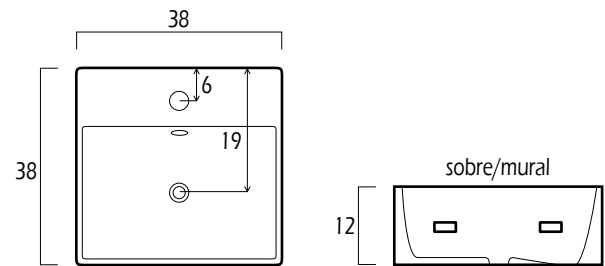

Con un plazo de entrega medio de 48h.

ZL series

Ref. 9301 | 38x38x12 cm

Ref. 9302 | 46x46x17 cm

Ref. 9384 | 53x42x15 cm

Ref. 9688 | 57x46x15 cm

lavabos fondo reducido

Ref. 9362 | 33x29x12 cm

Ref. 9363 | 45x36x12 cm

Ref. 9364 | 51x36x12 cm

Ref. 9311 | 56x41x13 cm

lavabos elegance

Ref. 9368 | 45x30x10 cm

Ref. 9369 | 54x43x10 cm

Ref. 9382 | 38x38x13 cm

Ref. 9383 | 48x37x13 cm

Ref. 9314 | 59,5x41x12 cm

lavabos bajo plano

Ref. 9378 | 55,5x35x16 cm

lavabos asimetricos

Ref. 9379 | 50x39,5x15 cm

Ref. 9373 | 42x42x23 cm

Sifón

ref. 0352