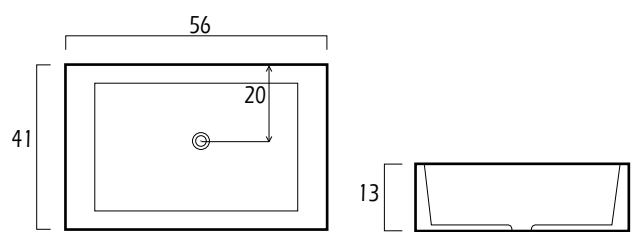

Con un plazo de entrega medio de 48h.

ZL series

Ref. 9301 | 38x38x12 cm

Ref. 9302 | 46x46x17 cm

Ref. 9384 | 53x42x15 cm

Ref. 9688 | 57x46x15 cm

lavabos fondo reducido

Ref. 9362 | 33x29x12 cm

Ref. 9363 | 45x36x12 cm

Ref. 9364 | 51x36x12 cm

Ref. 9311 | 56x41x13 cm

lavabos elegance

Ref. 9368 | 45x30x10 cm

Ref. 9369 | 54x43x10 cm

Ref. 9382 | 38x38x13 cm

Ref. 9383 | 48x37x13 cm

Ref. 9314 | 59,5x41x12 cm

lavabos bajo plano

Ref. 9378 | 55,5x35x16 cm

lavabos asimetricos

Ref. 9379 | 50x39,5x15 cm

Ref. 9373 | 42x42x23 cm

Sifón

ref. 0352