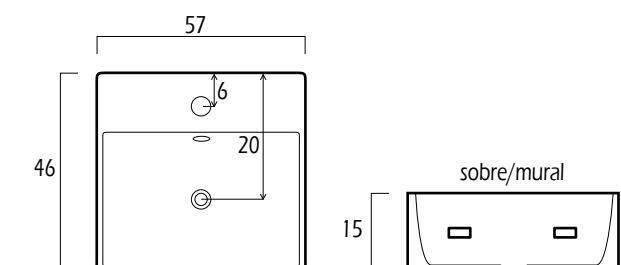

Con un plazo de entrega medio de 48h.

ZL series

Ref. 9301 | 38x38x12 cm

Ref. 9302 | 46x46x17 cm

Ref. 9384 | 53x42x15 cm

Ref. 9688 | 57x46x15 cm

lavabos fondo reducido

Ref. 9362 | 33x29x12 cm

Ref. 9363 | 45x36x12 cm

Ref. 9364 | 51x36x12 cm

Ref. 9311 | 56x41x13 cm

lavabos elegance

Ref. 9368 | 45x30x10 cm

Ref. 9369 | 54x43x10 cm

Ref. 9382 | 38x38x13 cm

Ref. 9383 | 48x37x13 cm

Ref. 9314 | 59,5x41x12 cm

lavabos bajo plano

Ref. 9378 | 55,5x35x16 cm

lavabos asimetricos

Ref. 9379 | 50x39,5x15 cm

Ref. 9373 | 42x42x23 cm

Sifón

ref. 0352