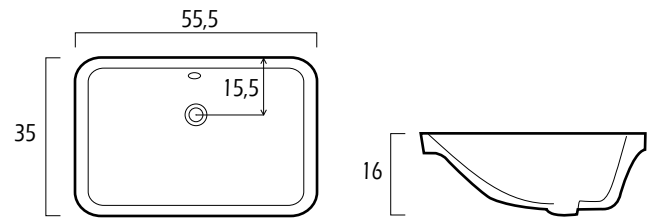

Con un plazo de entrega medio de 48h.

ZL series

Ref. 9301 | 38x38x12 cm

Ref. 9302 | 46x46x17 cm

Ref. 9384 | 53x42x15 cm

Ref. 9688 | 57x46x15 cm

lavabos fondo reducido

Ref. 9362 | 33x29x12 cm

Ref. 9363 | 45x36x12 cm

Ref. 9364 | 51x36x12 cm

Ref. 9311 | 56x41x13 cm

lavabos elegance

Ref. 9368 | 45x30x10 cm

Ref. 9369 | 54x43x10 cm

Ref. 9382 | 38x38x13 cm

Ref. 9383 | 48x37x13 cm

lavabos artistic

Ref. 9381 | 45,5x45,5x13 cm

Ref. 9380 | 59,5x41x12 cm

Ref. 9304 | 49x41x20 cm

Ref. 9367 | 44x34x16,7 cm

lavabos artistic

Ref. 9306 | 46x46x16 cm

Ref. 9305 | 45x45x17 cm

Ref. 9314 | 59,5x41x12 cm

lavabos bajo plano

Ref. 9378 | 55,5x35x16 cm

lavabos asimetricos

Ref. 9379 | 50x39,5x15 cm

Ref. 9373 | 42x42x23 cm

Sifón

ref. 0352