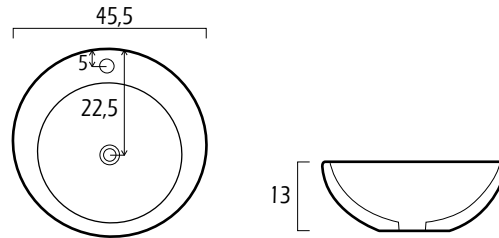

Con un plazo de entrega medio de 48h.

ZL series

Ref. 9301 | 38x38x12 cm

Ref. 9302 | 46x46x17 cm

Ref. 9384 | 53x42x15 cm

Ref. 9688 | 57x46x15 cm

lavabos fondo reducido

Ref. 9362 | 33x29x12 cm

Ref. 9363 | 45x36x12 cm

Ref. 9364 | 51x36x12 cm

Ref. 9311 | 56x41x13 cm

lavabos elegance

Ref. 9368 | 45x30x10 cm

Ref. 9369 | 54x43x10 cm

Ref. 9382 | 38x38x13 cm

Ref. 9383 | 48x37x13 cm

lavabos artistic

Ref. 9381 | 45,5x45,5x13 cm

Ref. 9380 | 59,5x41x12 cm

Ref. 9304 | 49x41x20 cm

Ref. 9367 | 44x34x16,7 cm

lavabos artistic

Ref. 9306 | 46x46x16 cm

Ref. 9305 | 45x45x17 cm

Ref. 9314 | 59,5x41x12 cm

lavabos bajo plano

Ref. 9378 | 55,5x35x16 cm

lavabos asimetricos

Ref. 9379 | 50x39,5x15 cm

Ref. 9373 | 42x42x23 cm

Sifón

ref. 0352