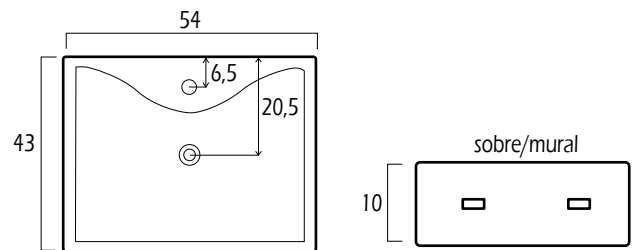

Con un plazo de entrega medio de 48h.

ZL series

Ref. 9301 | 38x38x12 cm

Ref. 9302 | 46x46x17 cm

Ref. 9384 | 53x42x15 cm

Ref. 9688 | 57x46x15 cm

lavabos fondo reducido

Ref. 9362 | 33x29x12 cm

Ref. 9363 | 45x36x12 cm

Ref. 9364 | 51x36x12 cm

Ref. 9311 | 56x41x13 cm

lavabos elegance

Ref. 9368 | 45x30x10 cm

Ref. 9369 | 54x43x10 cm

Ref. 9382 | 38x38x13 cm

Ref. 9383 | 48x37x13 cm

lavabos artistic

Ref. 9381 | 45,5x45,5x13 cm

Ref. 9380 | 59,5x41x12 cm

Ref. 9304 | 49x41x20 cm

Ref. 9367 | 44x34x16,7 cm

lavabos artistic

Ref. 9306 | 46x46x16 cm

Ref. 9305 | 45x45x17 cm

Ref. 9314 | 59,5x41x12 cm

lavabos bajo plano

Ref. 9378 | 55,5x35x16 cm

lavabos asimetricos

Ref. 9379 | 50x39,5x15 cm

Ref. 9373 | 42x42x23 cm

Sifón

ref. 0352