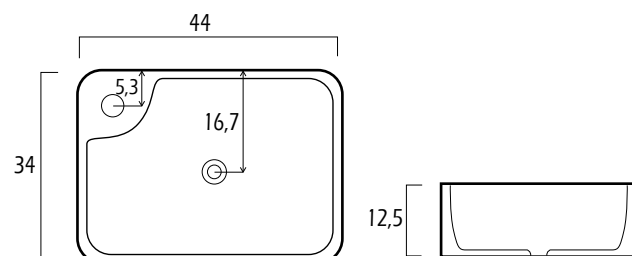

Con un plazo de entrega medio de 48h.

ZL series

Ref. 9301 | 38x38x12 cm

Ref. 9302 | 46x46x17 cm

Ref. 9384 | 53x42x15 cm

Ref. 9688 | 57x46x15 cm

lavabos fondo reducido

Ref. 9362 | 33x29x12 cm

Ref. 9363 | 45x36x12 cm

Ref. 9364 | 51x36x12 cm

Ref. 9311 | 56x41x13 cm

lavabos elegance

Ref. 9368 | 45x30x10 cm

Ref. 9369 | 54x43x10 cm

Ref. 9382 | 38x38x13 cm

Ref. 9383 | 48x37x13 cm

lavabos artistic

Ref. 9381 | 45,5x45,5x13 cm

Ref. 9380 | 59,5x41x12 cm

Ref. 9304 | 49x41x20 cm

Ref. 9367 | 44x34x16,7 cm

lavabos artistic

Ref. 9306 | 46x46x16 cm

Ref. 9305 | 45x45x17 cm

Ref. 9314 | 59,5x41x12 cm

lavabos bajo plano

Ref. 9378 | 55,5x35x16 cm

lavabos asimetricos

Ref. 9379 | 50x39,5x15 cm

Ref. 9373 | 42x42x23 cm

Sifón

ref. 0352