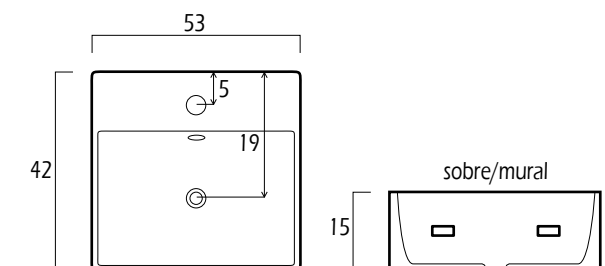

Con un plazo de entrega medio de 48h.

ZL series

Ref. 9301 | 38x38x12 cm

Ref. 9302 | 46x46x17 cm

Ref. 9384 | 53x42x15 cm

Ref. 9688 | 57x46x15 cm

lavabos fondo reducido

Ref. 9362 | 33x29x12 cm

Ref. 9363 | 45x36x12 cm

Ref. 9364 | 51x36x12 cm

Ref. 9311 | 56x41x13 cm

lavabos elegance

Ref. 9368 | 45x30x10 cm

Ref. 9369 | 54x43x10 cm

Ref. 9382 | 38x38x13 cm

Ref. 9383 | 48x37x13 cm

lavabos artistic

Ref. 9381 | 45,5x45,5x13 cm

Ref. 9380 | 59,5x41x12 cm

Ref. 9304 | 49x41x20 cm

Ref. 9367 | 44x34x16,7 cm

lavabos artistic

Ref. 9306 | 46x46x16 cm

Ref. 9305 | 45x45x17 cm

Ref. 9314 | 59,5x41x12 cm

lavabos bajo plano

Ref. 9378 | 55,5x35x16 cm

lavabos asimetricos

Ref. 9379 | 50x39,5x15 cm

Ref. 9373 | 42x42x23 cm

Sifón

ref. 0352