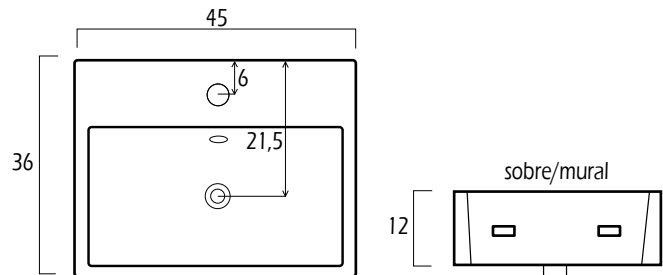

Con un plazo de entrega medio de 48h.

ZL series

Ref. 9301 | 38x38x12 cm

Ref. 9302 | 46x46x17 cm

Ref. 9384 | 53x42x15 cm

Ref. 9688 | 57x46x15 cm

lavabos fondo reducido

Ref. 9362 | 33x29x12 cm

Ref. 9363 | 45x36x12 cm

Ref. 9364 | 51x36x12 cm

Ref. 9311 | 56x41x13 cm

lavabos elegance

Ref. 9368 | 45x30x10 cm

Ref. 9369 | 54x43x10 cm

Ref. 9382 | 38x38x13 cm

Ref. 9383 | 48x37x13 cm

Ref. 9314 | 59,5x41x12 cm

lavabos bajo plano

Ref. 9378 | 55,5x35x16 cm

lavabos asimetricos

Ref. 9379 | 50x39,5x15 cm

Ref. 9373 | 42x42x23 cm

Sifón

ref. 0352