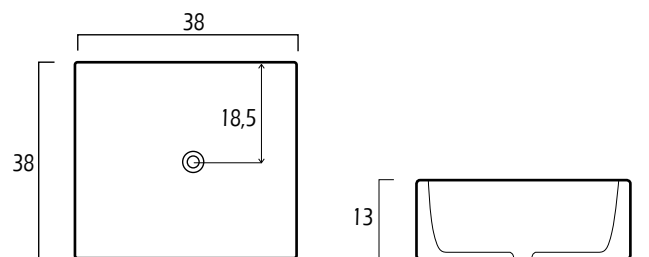

Con un plazo de entrega medio de 48h.

ZL series

Ref. 9301 | 38x38x12 cm

Ref. 9302 | 46x46x17 cm

Ref. 9384 | 53x42x15 cm

Ref. 9688 | 57x46x15 cm

lavabos fondo reducido

Ref. 9362 | 33x29x12 cm

Ref. 9363 | 45x36x12 cm

Ref. 9364 | 51x36x12 cm

Ref. 9311 | 56x41x13 cm

lavabos elegance

Ref. 9368 | 45x30x10 cm

Ref. 9369 | 54x43x10 cm

Ref. 9382 | 38x38x13 cm

Ref. 9383 | 48x37x13 cm

lavabos artistic

Ref. 9381 | 45,5x45,5x13 cm

Ref. 9380 | 59,5x41x12 cm

Ref. 9304 | 49x41x20 cm

Ref. 9367 | 44x34x16,7 cm

lavabos artistic

Ref. 9306 | 46x46x16 cm

Ref. 9305 | 45x45x17 cm

Ref. 9314 | 59,5x41x12 cm

lavabos bajo plano

Ref. 9378 | 55,5x35x16 cm

lavabos asimetricos

Ref. 9379 | 50x39,5x15 cm

Ref. 9373 | 42x42x23 cm

Sifón

ref. 0352