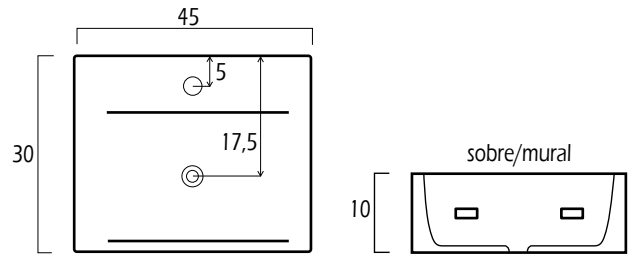

Con un plazo de entrega medio de 48h.

ZL series

Ref. 9301 | 38x38x12 cm

Ref. 9302 | 46x46x17 cm

Ref. 9384 | 53x42x15 cm

Ref. 9688 | 57x46x15 cm

lavabos fondo reducido

Ref. 9362 | 33x29x12 cm

Ref. 9363 | 45x36x12 cm

Ref. 9364 | 51x36x12 cm

Ref. 9311 | 56x41x13 cm

lavabos elegance

Ref. 9368 | 45x30x10 cm

Ref. 9369 | 54x43x10 cm

Ref. 9382 | 38x38x13 cm

Ref. 9383 | 48x37x13 cm

lavabos artistic

Ref. 9381 | 45,5x45,5x13 cm

Ref. 9380 | 59,5x41x12 cm

Ref. 9304 | 49x41x20 cm

Ref. 9367 | 44x34x16,7 cm

lavabos artistic

Ref. 9306 | 46x46x16 cm

Ref. 9305 | 45x45x17 cm

Ref. 9314 | 59,5x41x12 cm

lavabos bajo plano

Ref. 9378 | 55,5x35x16 cm

lavabos asimetricos

Ref. 9379 | 50x39,5x15 cm

Ref. 9373 | 42x42x23 cm

Sifón

ref. 0352