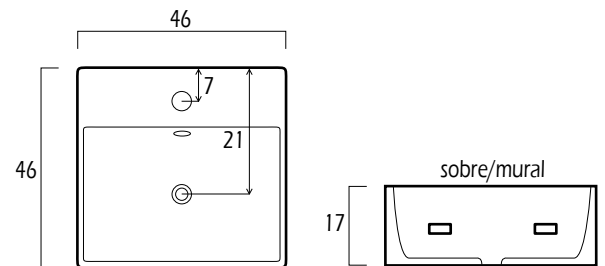

Con un plazo de entrega medio de 48h.

ZL series

Ref. 9301 | 38x38x12 cm

Ref. 9302 | 46x46x17 cm

Ref. 9384 | 53x42x15 cm

Ref. 9688 | 57x46x15 cm

lavabos fondo reducido

Ref. 9362 | 33x29x12 cm

Ref. 9363 | 45x36x12 cm

Ref. 9364 | 51x36x12 cm

Ref. 9311 | 56x41x13 cm

lavabos elegance

Ref. 9368 | 45x30x10 cm

Ref. 9369 | 54x43x10 cm

Ref. 9382 | 38x38x13 cm

Ref. 9383 | 48x37x13 cm