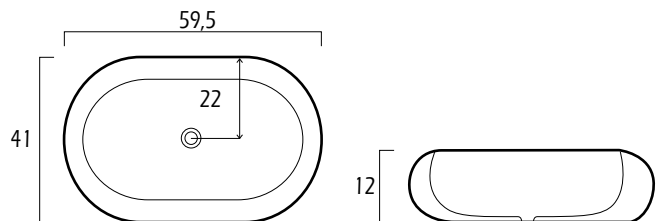

Con un plazo de entrega medio de 48h.

ZL series

Ref. 9301 | 38x38x12 cm

Ref. 9302 | 46x46x17 cm

Ref. 9384 | 53x42x15 cm

Ref. 9688 | 57x46x15 cm

lavabos fondo reducido

Ref. 9362 | 33x29x12 cm

Ref. 9363 | 45x36x12 cm

Ref. 9364 | 51x36x12 cm

Ref. 9311 | 56x41x13 cm

lavabos elegance

Ref. 9368 | 45x30x10 cm

Ref. 9369 | 54x43x10 cm

Ref. 9382 | 38x38x13 cm

Ref. 9383 | 48x37x13 cm

lavabos artistic

Ref. 9381 | 45,5x45,5x13 cm

Ref. 9380 | 59,5x41x12 cm

Ref. 9304 | 49x41x20 cm

Ref. 9367 | 44x34x16,7 cm

lavabos artistic

Ref. 9306 | 46x46x16 cm

Ref. 9305 | 45x45x17 cm

Ref. 9314 | 59,5x41x12 cm

lavabos bajo plano

Ref. 9378 | 55,5x35x16 cm

lavabos asimetricos

Ref. 9379 | 50x39,5x15 cm

Ref. 9373 | 42x42x23 cm

Sifón

ref. 0352