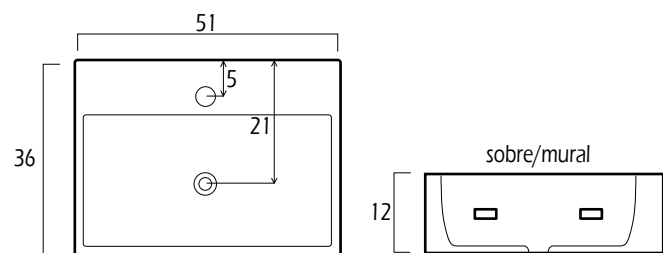

Con un plazo de entrega medio de 48h.

ZL series

Ref. 9301 | 38x38x12 cm

Ref. 9302 | 46x46x17 cm

Ref. 9384 | 53x42x15 cm

Ref. 9688 | 57x46x15 cm

lavabos fondo reducido

Ref. 9362 | 33x29x12 cm

Ref. 9363 | 45x36x12 cm

Ref. 9364 | 51x36x12 cm

Ref. 9311 | 56x41x13 cm

lavabos elegance

Ref. 9368 | 45x30x10 cm

Ref. 9369 | 54x43x10 cm

Ref. 9382 | 38x38x13 cm

Ref. 9383 | 48x37x13 cm

Ref. 9314 | 59,5x41x12 cm

lavabos bajo plano

Ref. 9378 | 55,5x35x16 cm

lavabos asimetricos

Ref. 9379 | 50x39,5x15 cm

Ref. 9373 | 42x42x23 cm

Sifón

ref. 0352