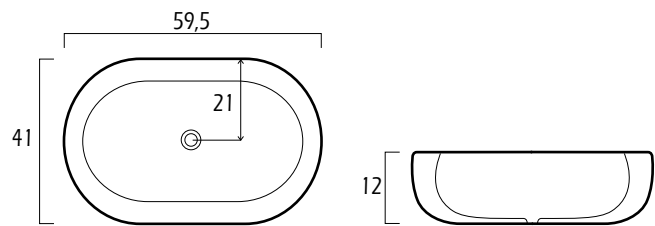

Con un plazo de entrega medio de 48h.

ZL series

Ref. 9301 | 38x38x12 cm

Ref. 9302 | 46x46x17 cm

Ref. 9384 | 53x42x15 cm

Ref. 9688 | 57x46x15 cm

lavabos fondo reducido

Ref. 9362 | 33x29x12 cm

Ref. 9363 | 45x36x12 cm

Ref. 9364 | 51x36x12 cm

Ref. 9311 | 56x41x13 cm

lavabos elegance

Ref. 9368 | 45x30x10 cm

Ref. 9369 | 54x43x10 cm

Ref. 9382 | 38x38x13 cm

Ref. 9383 | 48x37x13 cm

lavabos artistic

Ref. 9381 | 45,5x45,5x13 cm

Ref. 9380 | 59,5x41x12 cm

Ref. 9304 | 49x41x20 cm

Ref. 9367 | 44x34x16,7 cm

lavabos artistic

Ref. 9306 | 46x46x16 cm

Ref. 9305 | 45x45x17 cm

Ref. 9314 | 59,5x41x12 cm

lavabos bajo plano

Ref. 9378 | 55,5x35x16 cm

lavabos asimetricos

Ref. 9379 | 50x39,5x15 cm

Ref. 9373 | 42x42x23 cm

Sifón

ref. 0352