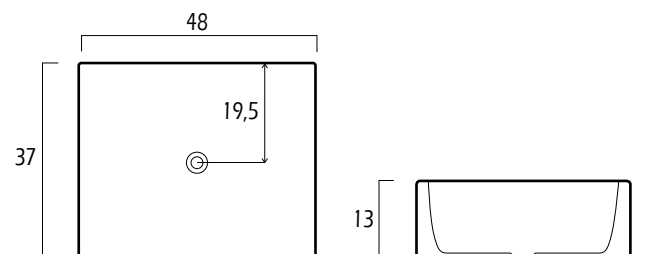

Con un plazo de entrega medio de 48h.

ZL series

Ref. 9301 | 38x38x12 cm

Ref. 9302 | 46x46x17 cm

Ref. 9384 | 53x42x15 cm

Ref. 9688 | 57x46x15 cm

lavabos fondo reducido

Ref. 9362 | 33x29x12 cm

Ref. 9363 | 45x36x12 cm

Ref. 9364 | 51x36x12 cm

Ref. 9311 | 56x41x13 cm

lavabos elegance

Ref. 9368 | 45x30x10 cm

Ref. 9369 | 54x43x10 cm

Ref. 9382 | 38x38x13 cm

Ref. 9383 | 48x37x13 cm

lavabos artistic

Ref. 9381 | 45,5x45,5x13 cm

Ref. 9380 | 59,5x41x12 cm

Ref. 9304 | 49x41x20 cm

Ref. 9367 | 44x34x16,7 cm

lavabos artistic

Ref. 9306 | 46x46x16 cm

Ref. 9305 | 45x45x17 cm

Ref. 9314 | 59,5x41x12 cm

lavabos bajo plano

Ref. 9378 | 55,5x35x16 cm

lavabos asimetricos

Ref. 9379 | 50x39,5x15 cm

Ref. 9373 | 42x42x23 cm

Sifón

ref. 0352