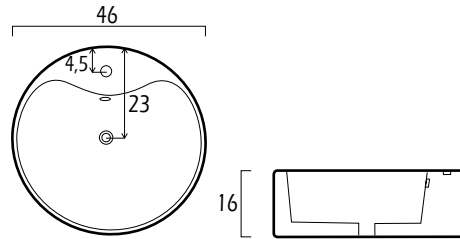

Con un plazo de entrega medio de 48h.

ZL series

Ref. 9301 | 38x38x12 cm

Ref. 9302 | 46x46x17 cm

Ref. 9384 | 53x42x15 cm

Ref. 9688 | 57x46x15 cm

lavabos fondo reducido

Ref. 9362 | 33x29x12 cm

Ref. 9363 | 45x36x12 cm

Ref. 9364 | 51x36x12 cm

Ref. 9311 | 56x41x13 cm

lavabos elegance

Ref. 9368 | 45x30x10 cm

Ref. 9369 | 54x43x10 cm

Ref. 9382 | 38x38x13 cm

Ref. 9383 | 48x37x13 cm

lavabos artistic

Ref. 9381 | 45,5x45,5x13 cm

Ref. 9380 | 59,5x41x12 cm

Ref. 9304 | 49x41x20 cm

Ref. 9367 | 44x34x16,7 cm

lavabos artistic

Ref. 9306 | 46x46x16 cm

Ref. 9305 | 45x45x17 cm

Ref. 9314 | 59,5x41x12 cm

lavabos bajo plano

Ref. 9378 | 55,5x35x16 cm

lavabos asimetricos

Ref. 9379 | 50x39,5x15 cm

Ref. 9373 | 42x42x23 cm

Sifón

ref. 0352