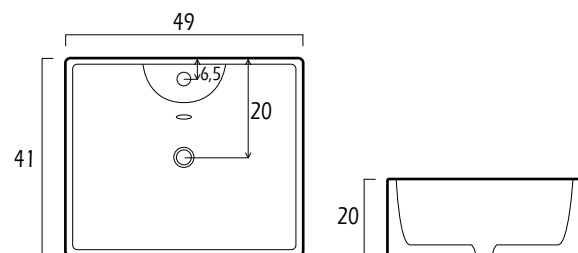

Con un plazo de entrega medio de 48h.

ZL series

Ref. 9301 | 38x38x12 cm

Ref. 9302 | 46x46x17 cm

Ref. 9384 | 53x42x15 cm

Ref. 9688 | 57x46x15 cm

lavabos fondo reducido

Ref. 9362 | 33x29x12 cm

Ref. 9363 | 45x36x12 cm

Ref. 9364 | 51x36x12 cm

Ref. 9311 | 56x41x13 cm

lavabos elegance

Ref. 9368 | 45x30x10 cm

Ref. 9369 | 54x43x10 cm

Ref. 9382 | 38x38x13 cm

Ref. 9383 | 48x37x13 cm

lavabos artistic

Ref. 9381 | 45,5x45,5x13 cm

Ref. 9380 | 59,5x41x12 cm

Ref. 9304 | 49x41x20 cm

Ref. 9367 | 44x34x16,7 cm

lavabos artistic

Ref. 9306 | 46x46x16 cm

Ref. 9305 | 45x45x17 cm

Ref. 9314 | 59,5x41x12 cm

lavabos bajo plano

Ref. 9378 | 55,5x35x16 cm

lavabos asimetricos

Ref. 9379 | 50x39,5x15 cm

Ref. 9373 | 42x42x23 cm

Sifón

ref. 0352