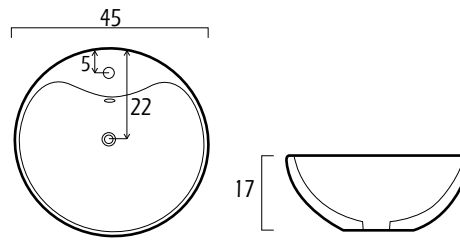

Con un plazo de entrega medio de 48h.

ZL series

Ref. 9301 | 38x38x12 cm

Ref. 9302 | 46x46x17 cm

Ref. 9384 | 53x42x15 cm

Ref. 9688 | 57x46x15 cm

lavabos fondo reducido

Ref. 9362 | 33x29x12 cm

Ref. 9363 | 45x36x12 cm

Ref. 9364 | 51x36x12 cm

Ref. 9311 | 56x41x13 cm

lavabos elegance

Ref. 9368 | 45x30x10 cm

Ref. 9369 | 54x43x10 cm

Ref. 9382 | 38x38x13 cm

Ref. 9383 | 48x37x13 cm

lavabos artistic

Ref. 9381 | 45,5x45,5x13 cm

Ref. 9380 | 59,5x41x12 cm

Ref. 9304 | 49x41x20 cm

Ref. 9367 | 44x34x16,7 cm

lavabos artistic

Ref. 9306 | 46x46x16 cm

Ref. 9305 | 45x45x17 cm

Ref. 9314 | 59,5x41x12 cm

lavabos bajo plano

Ref. 9378 | 55,5x35x16 cm

lavabos asimetricos

Ref. 9379 | 50x39,5x15 cm

Ref. 9373 | 42x42x23 cm

Sifón

ref. 0352