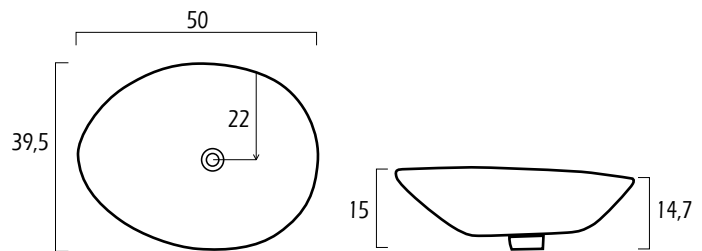

lavabos artistic

Ref. 9381 | 45,5x45,5x13 cm

Ref. 9380 | 59,5x41x12 cm

Ref. 9304 | 49x41x20 cm

Ref. 9367 | 44x34x16,7 cm

lavabos artistic

Ref. 9306 | 46x46x16 cm

Ref. 9305 | 45x45x17 cm

Ref. 9314 | 59,5x41x12 cm

lavabos bajo plano

Ref. 9378 | 55,5x35x16 cm

lavabos asimetricos

Ref. 9379 | 50x39,5x15 cm

Ref. 9373 | 42x42x23 cm

Sifón

ref. 0352