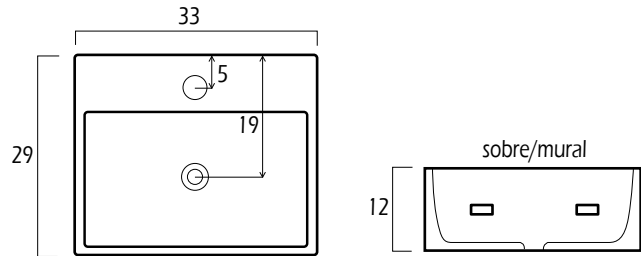

Con un plazo de entrega medio de 48h.

ZL series

Ref. 9301 | 38x38x12 cm

Ref. 9302 | 46x46x17 cm

Ref. 9384 | 53x42x15 cm

Ref. 9688 | 57x46x15 cm

lavabos fondo reducido

Ref. 9362 | 33x29x12 cm

Ref. 9363 | 45x36x12 cm

Ref. 9364 | 51x36x12 cm

Ref. 9311 | 56x41x13 cm

lavabos elegance

Ref. 9368 | 45x30x10 cm

Ref. 9369 | 54x43x10 cm

Ref. 9382 | 38x38x13 cm

Ref. 9383 | 48x37x13 cm

Ref. 9314 | 59,5x41x12 cm

lavabos bajo plano

Ref. 9378 | 55,5x35x16 cm

lavabos asimetricos

Ref. 9379 | 50x39,5x15 cm

Ref. 9373 | 42x42x23 cm

Sifón

ref. 0352